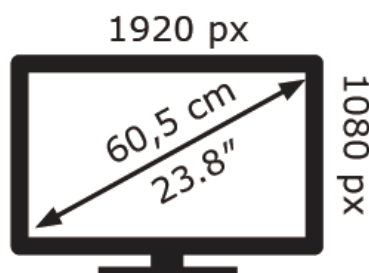

ENERG

HP Mini-in-One 24
TPC-F122-D23

HP, Inc.

18 kWh/1000h

2019/2013